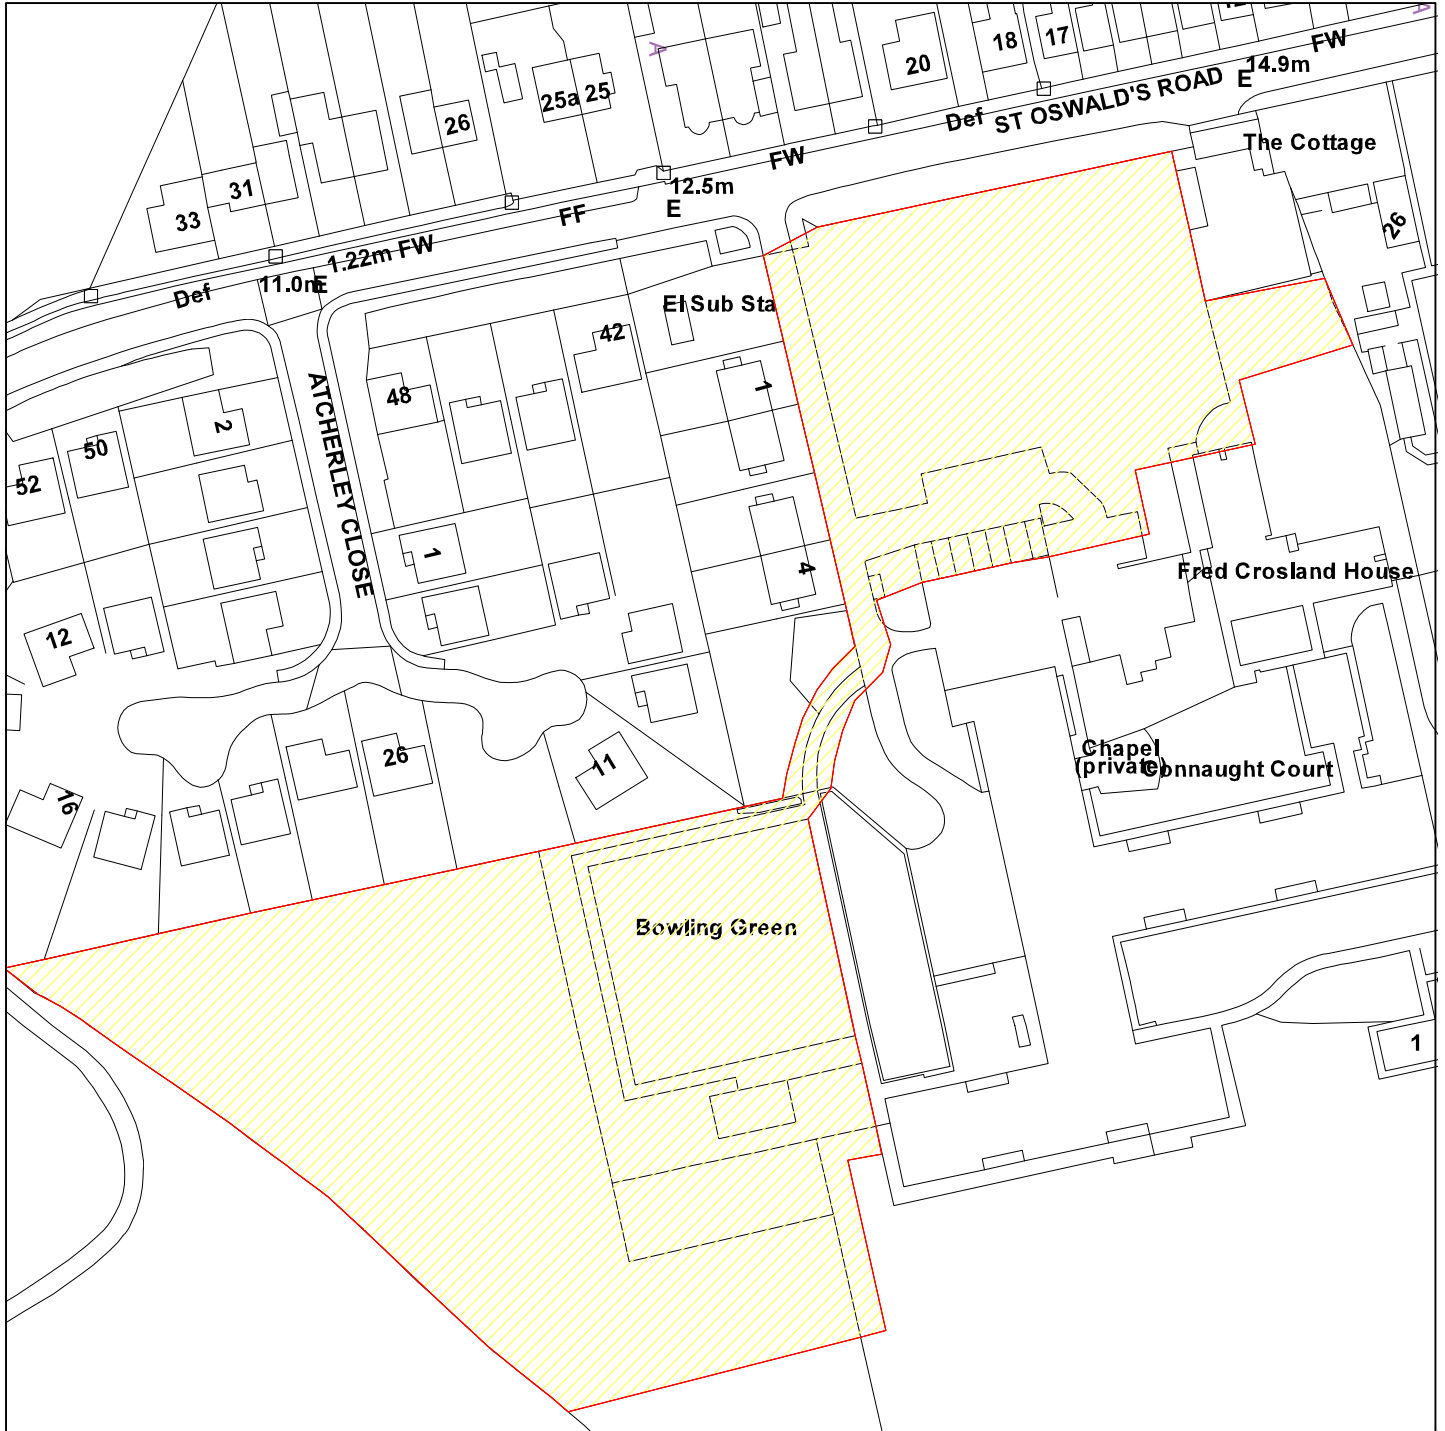

13/03481/FULM

Royal Masonic Benevolent Institute

GIS by ESRI (UK)

Scale : 1:1250

Reproduced from the Ordnance Survey map with the permission of the Controller of Her Majesty's Stationery Office © Crown Copyright 2000.

Unauthorised reproduction infringes Crown Copyright and may lead to prosecution or civil proceedings.

Organisation	Not Set
Department	Not Set
Comments	Not Set
Date	28 April 2014
SLA Number	Not Set